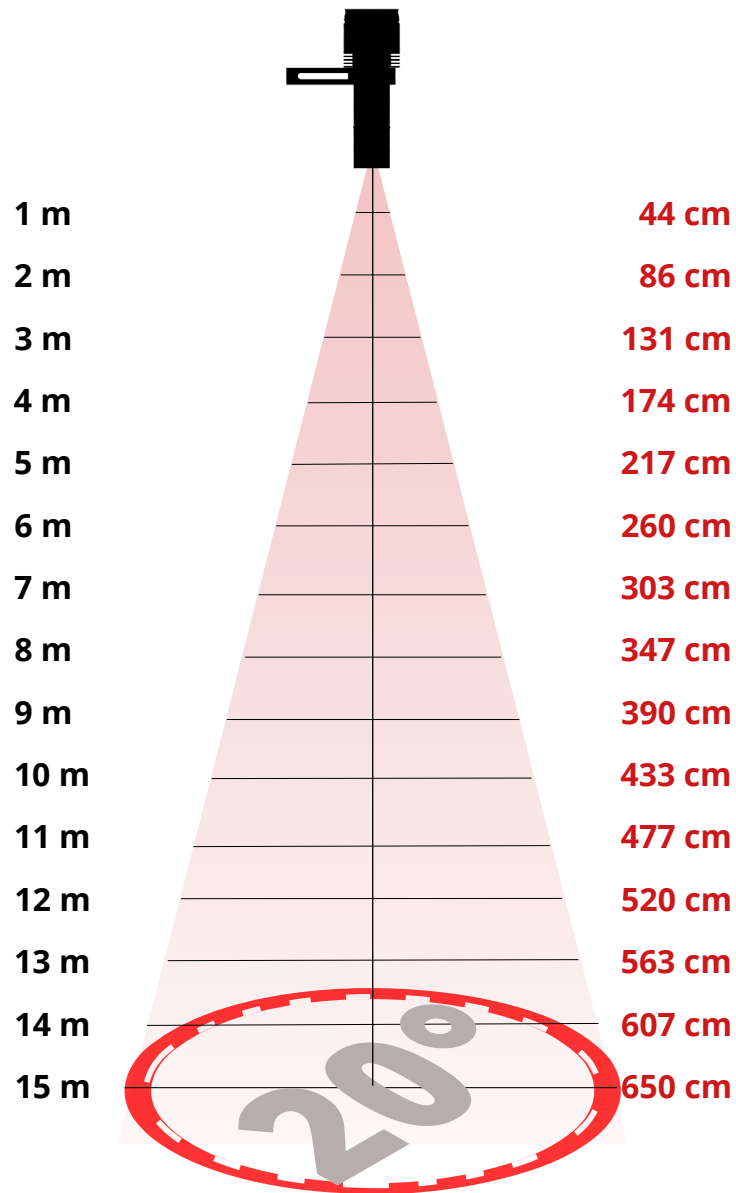

TECHNICAL SPECIFICATIONS

Light source	high powerful LED chip
Average lifetime of LED	50 000 h
Working temperature	-20 °C – +35 °C
Body material	good quality aluminium alloy
Dimensions	320 × 230 × 150 mm
Weight	1 000 g
Luminous flux	4 300 lm
Projection glass size (outer diameter/symbol diameter)	36.5 mm / 30 mm
Power	25 W
Cooling	Passive
Pulse unit	pulse or blinking unit optional
Length of an electrical cable	150 cm
Warranty*	12 months

*The warranty is void in case of intervention without professional service.

LENSES

Default lenses	13 °
-----------------------	-------------

HOLDER'S DIMENSIONS [mm]

*All dimensions are measured in [mm].

PLACEMENT OF GLASS

Warning of placement of glass inside the LED projector

Glass should be placed inside the LED projector with the black side facing up and the mirror side facing down, otherwise damage to the glass can occur! If the glass has both mirror sides, it does not matter which mirror side is facing up.

*Note: Pay attention to the right orientation of the text or the pictogram on the glass!

PJ installation height [m]	1 m	2 m	3 m	4 m	5 m	6 m	7 m	8 m	9 m	10 m	11 m	12 m	13 m	14 m	15 m
20° [cm]	44	86	131	174	217	260	303	347	390	433	477	520	563	607	650