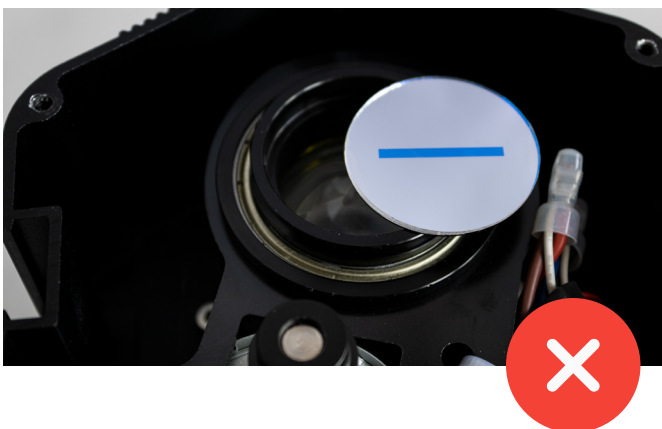

TECHNICAL DATA SHEET

ALP-PC-25-E

ALP-PC-25-E

Safety LED projector

Compact and powerful LED safety projector for light projection signage and automated projection systems.

Suitable for indoor and outdoor installation. Easy to install and use, secure and reliable.

- Compact and durable construction
- High quality optics
- IP rating 65
- Display image: static/rotary function
- High CRI>80 & luminous flux
- Long-life LED source
- Without UV or RF interference. No mercury or lead.
- Optional: Intelligent activation (ALIS system)

TECHNICAL SPECIFICATIONS

Light source	high powerful LED chip
Average lifetime of LED	50 000 h
Working temperature	-20 °C – +35 °C
Body material	good quality aluminium alloy
Dimensions	320 × 230 × 150 mm
Weight	1 000 g
Luminous flux	4 300 lm
Projection glass size (outer diameter/symbol diameter)	36.5 mm / 30 mm
Power	25 W
Cooling	Passive
Pulse unit	pulse or blinking unit optional
Length of an electrical cable	150 cm
Warranty*	12 months

Warning of placement of glass inside the LED projector

Glass should be placed inside the LED projector with the black side facing up and the mirror side facing down, otherwise damage to the glass can occur! If the glass has both mirror sides, it does not matter which mirror side is facing up.