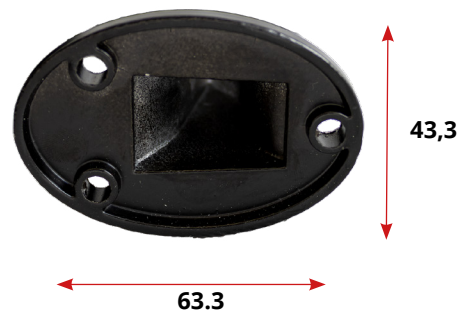

TECHNICAL SPECIFICATIONS

Light source	high powerful LED chip
Average lifetime of LED	50 000 h
Working temperature	-20 °C – +35 °C
Body material	good quality aluminium alloy
Dimensions	320 × 230 × 150 mm
Weight	1 000 g
Luminous flux	4 300 lm
Projection glass size (outer diameter/symbol diameter)	36.5 mm / 30 mm
Power	25 W
Cooling	Passive
Pulse unit	pulse or blinking unit optional
Length of an electrical cable	150 cm
Warranty*	12 months

*The warranty is void in case of intervention without professional service.

LENSES

Default lenses	13 °
-----------------------	-------------

HOLDER'S DIMENSIONS [mm]

*All dimensions are measured in [mm].

PLACEMENT OF GLASS